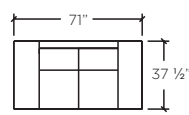

AS SHOWN: RIGHT ARM 4 SEATER
& SMALL LEFT ARM CHAISE
PLAN VIEW
HEIGHT: 28"
SEAT HEIGHT: 15"

LAF & RAF:
1 ARM 3 SEATER
PLAN VIEW

2 SEAT SOFA
PLAN VIEW

LARGE ARMCHAIR
PLAN VIEW

WEDGE
PLAN VIEW

OTTOMAN
PLAN VIEW
HEIGHT: 16 3/4"