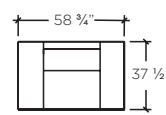

AS SHOWN: RIGHT ARM 4 SEATER
& SMALL LEFT ARM CHAISE
PLAN VIEW
HEIGHT: 28"
SEAT HEIGHT: 15"

LAF & RAF:
1 ARM 3 SEATER
PLAN VIEW

2 SEAT SOFA
PLAN VIEW

LARGE ARMCHAIR
PLAN VIEW

WEDGE
PLAN VIEW

OTTOMAN
PLAN VIEW
HEIGHT: 16 3/4"