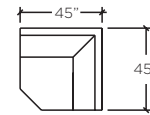

AS SHOWN: RIGHT ARM 4 SEATER
& SMALL LEFT ARM CHAISE
PLAN VIEW
HEIGHT: 28"
SEAT HEIGHT: 15"

LAF & RAF:
1 ARM 3 SEATER
PLAN VIEW

2 SEAT SOFA
PLAN VIEW

LARGE ARMCHAIR
PLAN VIEW

WEDGE
PLAN VIEW

OTTOMAN
PLAN VIEW
HEIGHT: 16 3/4"