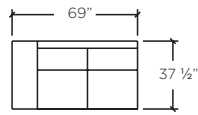

AS SHOWN: RIGHT ARM 4 SEATER
& SMALL LEFT ARM CHAISE
PLAN VIEW
HEIGHT: 28"
SEAT HEIGHT: 15"

LAF & RAF:
1 ARM 3 SEATER
PLAN VIEW

2 SEAT SOFA
PLAN VIEW

LARGE ARMCHAIR
PLAN VIEW

WEDGE
PLAN VIEW

OTTOMAN
PLAN VIEW
HEIGHT: 16 3/4"