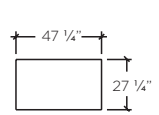

AS SHOWN: RIGHT ARM 4 SEATER
& SMALL LEFT ARM CHAISE
PLAN VIEW
HEIGHT: 28"
SEAT HEIGHT: 15"

LAF & RAF:
1 ARM 3 SEATER
PLAN VIEW

2 SEAT SOFA
PLAN VIEW

LARGE ARMCHAIR
PLAN VIEW

WEDGE
PLAN VIEW

OTTOMAN
PLAN VIEW
HEIGHT: 16 3/4"