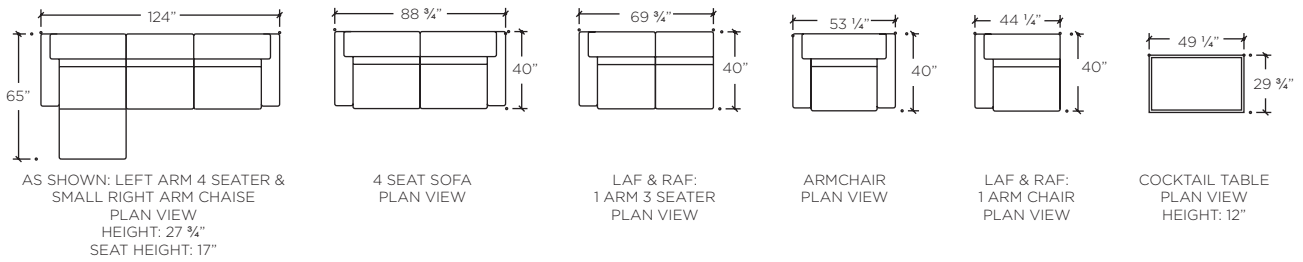

1012 - Laurel

ADDITIONAL PIECES AVAILABLE

Modern meets classic with Laurel. The movable headrests counter with the wood detail and classic lines.

Maurice Villency furniture is renowned for its striking design sensibility, unparalleled attention to detail, and legacy of European craftsmanship. We offer a uniquely tailored experience including complimentary interior design services. Each piece in our collection is available in a wide array of fabrics and finishes, and may be customized to fit seamlessly into your home.