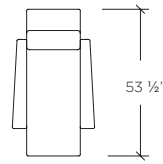

RECLINER
ELEVATION
HEIGHT: 39 1/2"
SEAT HEIGHT: 18"

PLAN VIEW

RECLINER OPEN

The Toledo is a stylish alternative to conventional recliners. Its sleek shape embodies the ideal combination of comfort and taste. Available in an array of leathers.