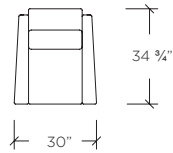

RECLINER
ELEVATION
HEIGHT: 39 1/2"
SEAT HEIGHT: 18"

PLAN VIEW

RECLINER OPEN

The Toledo is a stylish alternative to conventional recliners. Its sleek shape embodies the ideal combination of comfort and taste. Available in an array of leathers.