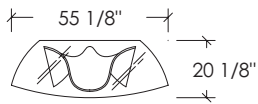

1021 - Gaudi console

HEIGHT: 29 3/4"

Maurice Villency furniture is renowned for its striking design sensibility, unparalleled attention to detail, and legacy of European craftsmanship. We offer a uniquely tailored experience including complimentary interior design services. Each piece in our collection is available in a wide array of fabrics and finishes, and may be customized to fit seamlessly into your home.