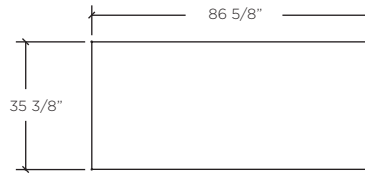

1022 - Benjamin

TABLE ELEVATION

PLAN VIEW

A playful and pleasing design that is very easy to use in relaxed or more dressed up settings. This table looks beautiful in simple stained oak or high gloss finishes as well as with a smoked glass top.