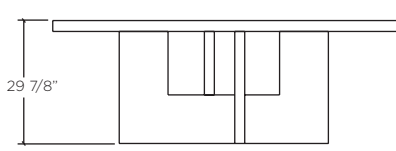

1022 - Benjamin

TABLE ELEVATION

PLAN VIEW

A playful and pleasing design that is very easy to use in relaxed or more dressed up settings. This table looks beautiful in simple stained oak or high gloss finishes as well as with a smoked glass top.