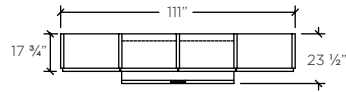

1045 - Space, Dark Oak

FRONT ELEVATION

PLAN VIEW

Available in a wide selection of configurations and finishes, the Space wall system may be customized to suit any space or taste.

Maurice Villency furniture is renowned for its striking design sensibility, unparalleled attention to detail, and legacy of European craftsmanship. We offer a uniquely tailored experience including complimentary interior design services. Each piece in our collection is available in a wide array of fabrics and finishes, and may be customized to fit seamlessly into your home.