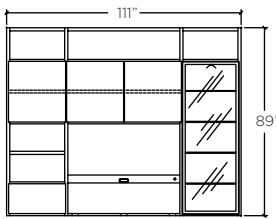

1045 - Space, Dark Oak

FRONT ELEVATION

PLAN VIEW

Available in a wide selection of configurations and finishes, the Space wall system may be customized to suit any space or taste.

Maurice Villency furniture is renowned for its striking design sensibility, unparalleled attention to detail, and legacy of European craftsmanship. We offer a uniquely tailored experience including complimentary interior design services. Each piece in our collection is available in a wide array of fabrics and finishes, and may be customized to fit seamlessly into your home.