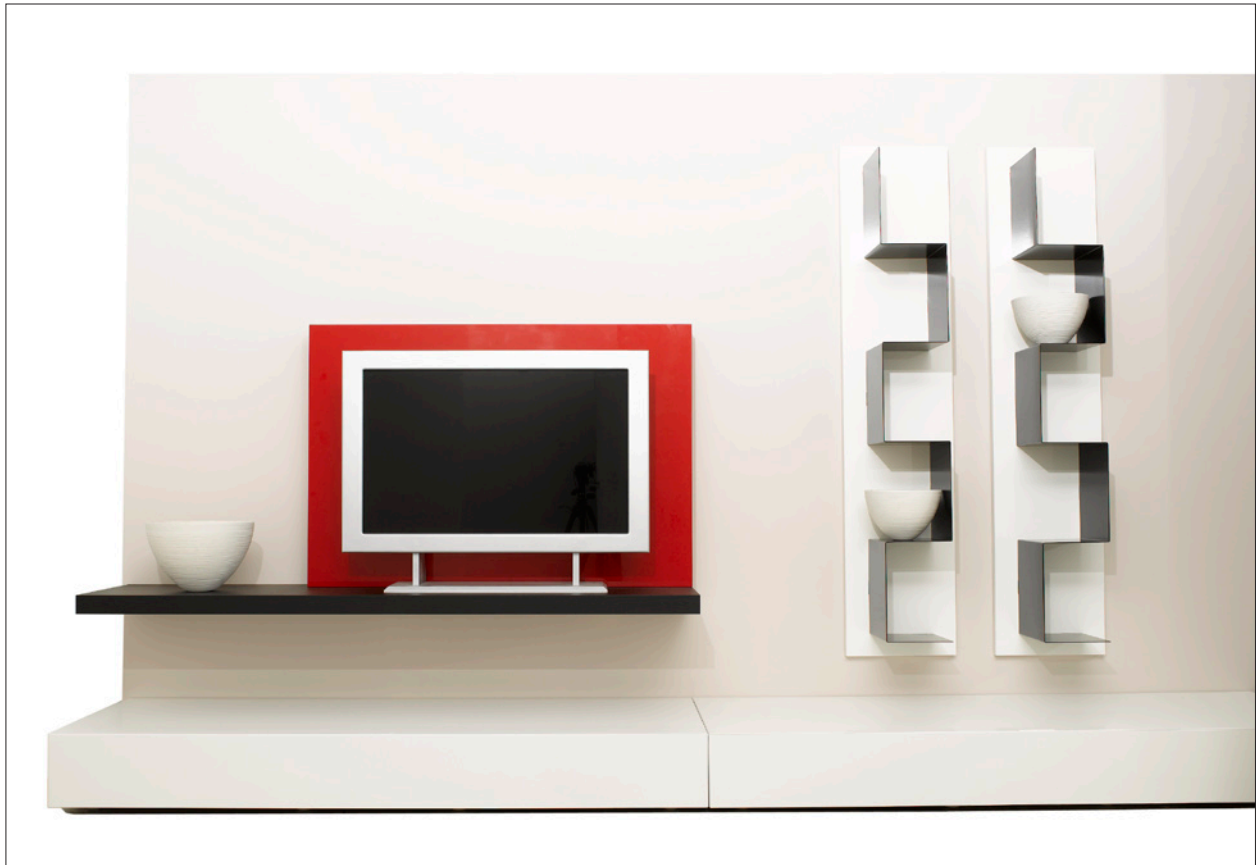

FRONT ELEVATION

PLAN VIEW

The Show wall unit is versatile and multidimensional. Comprised of hanging shelves, low, base units and an artistic television back panel, it is sure to impress. Choose from several wood and lacquer finishes to make your own statement.

Maurice Villency furniture is renowned for its striking design sensibility, unparalleled attention to detail, and legacy of European craftsmanship. We offer a uniquely tailored experience including complimentary interior design services. Each piece in our collection is available in a wide array of fabrics and finishes, and may be customized to fit seamlessly into your home.