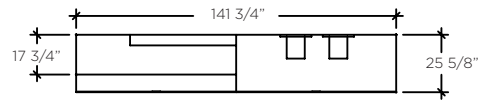

FRONT ELEVATION

PLAN VIEW

The Show wall unit is versatile and multidimensional. Comprised of hanging shelves, low, base units and an artistic television back panel, it is sure to impress. Choose from several wood and lacquer finishes to make your own statement.