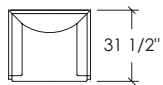

1054 - Rivoli

ARMCHAIR

3S 3 SEATER

2.5 S GRAND 2 SEATER

2S 2 SEATER

HEIGHT: 30"

A gleaming hardwood frame. Impeccably upholstered. Choose from a wide array of wood finishes and Italian leathers. Armchair and love seat are also available.