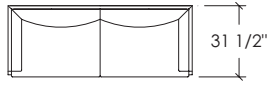

1054 - Rivoli

ARMCHAIR

3S 3 SEATER

2.5 S GRAND 2 SEATER

2S 2 SEATER

HEIGHT: 30"

A gleaming hardwood frame. Impeccably upholstered. Choose from a wide array of wood finishes and Italian leathers. Armchair and love seat are also available.