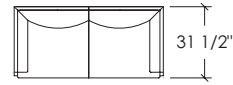

1054 - Rivoli

ARMCHAIR

3S 3 SEATER

2.5 S GRAND 2 SEATER

2S 2 SEATER

HEIGHT: 30"

A gleaming hardwood frame. Impeccably upholstered. Choose from a wide array of wood finishes and Italian leathers. Armchair and love seat are also available.