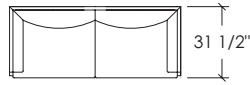

1054 - Rivoli

ARMCHAIR

3S 3 SEATER

2.5 S GRAND 2 SEATER

2S 2 SEATER

HEIGHT: 30"

A gleaming hardwood frame. Impeccably upholstered. Choose from a wide array of wood finishes and Italian leathers. Armchair and love seat are also available.