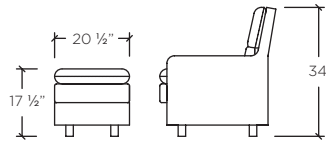

ARMCHAIR  
PLAN VIEW  
HEIGHT: 34"  
SEAT HEIGHT: 17 1/2"

OTTOMAN  
PLAN VIEW

ARMCHAIR & OTTOMAN  
ELEVATION VIEW

Calina is sure to be the chair that you'll lounge in for hours. The slight curve of the back and lumbar cushion yield unsurpassed comfort. Available in an infinite number of leathers and fabrics.