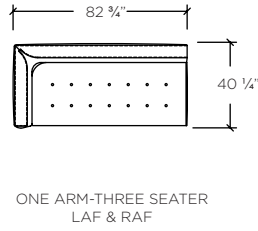

1064 - Palette

ADDITIONAL PIECES AVAILABLE

Brightly sophisticated, the Palette sectional is also inviting and comfortable. Available in a variety of fabrics and leathers.

Maurice Villency furniture is renowned for its striking design sensibility, unparalleled attention to detail, and legacy of European craftsmanship. We offer a uniquely tailored experience including complimentary interior design services. Each piece in our collection is available in a wide array of fabrics and finishes, and may be customized to fit seamlessly into your home.