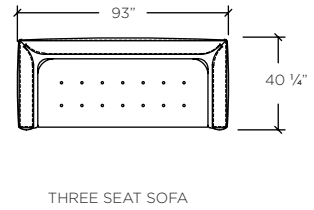

1064 - Palette

ADDITIONAL PIECES AVAILABLE

Brightly sophisticated, the Palette sectional is also inviting and comfortable. Available in a variety of fabrics and leathers.

Maurice Villency furniture is renowned for its striking design sensibility, unparalleled attention to detail, and legacy of European craftsmanship. We offer a uniquely tailored experience including complimentary interior design services. Each piece in our collection is available in a wide array of fabrics and finishes, and may be customized to fit seamlessly into your home.