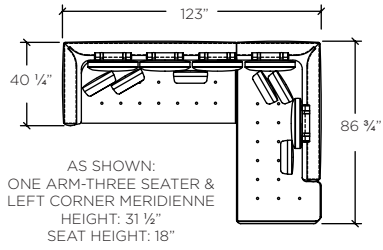

1064 - Palette

ADDITIONAL PIECES AVAILABLE

Brightly sophisticated, the Palette sectional is also inviting and comfortable. Available in a variety of fabrics and leathers.

Maurice Villency furniture is renowned for its striking design sensibility, unparalleled attention to detail, and legacy of European craftsmanship. We offer a uniquely tailored experience including complimentary interior design services. Each piece in our collection is available in a wide array of fabrics and finishes, and may be customized to fit seamlessly into your home.