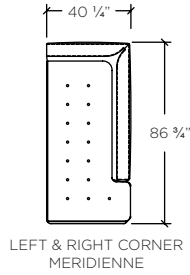

1064 - Palette

ADDITIONAL PIECES AVAILABLE

Brightly sophisticated, the Palette sectional is also inviting and comfortable. Available in a variety of fabrics and leathers.

Maurice Villency furniture is renowned for its striking design sensibility, unparalleled attention to detail, and legacy of European craftsmanship. We offer a uniquely tailored experience including complimentary interior design services. Each piece in our collection is available in a wide array of fabrics and finishes, and may be customized to fit seamlessly into your home.