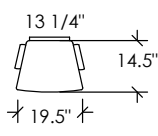

SWIVEL DESK CHAIR

ARM CHAIR

BARSTOOL

Maurice Villency furniture is renowned for its striking design sensibility, unparalleled attention to detail, and legacy of European craftsmanship. We offer a uniquely tailored experience including complimentary interior design services. Each piece in our collection is available in a wide array of fabrics and finishes, and may be customized to fit seamlessly into your home.