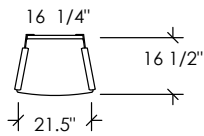

SWIVEL DESK CHAIR

ARM CHAIR

BARSTOOL

Maurice Villency furniture is renowned for its striking design sensibility, unparalleled attention to detail, and legacy of European craftsmanship. We offer a uniquely tailored experience including complimentary interior design services. Each piece in our collection is available in a wide array of fabrics and finishes, and may be customized to fit seamlessly into your home.