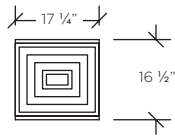

1103 - Kreon Nesting Tables

PLAN VIEW

ELEVATION

The Kreon nesting tables easily and stylishly provide additional space for food, drinks, games and more.

Maurice Villency furniture is renowned for its striking design sensibility, unparalleled attention to detail, and legacy of European craftsmanship. We offer a uniquely tailored experience including complimentary interior design services. Each piece in our collection is available in a wide array of fabrics and finishes, and may be customized to fit seamlessly into your home.