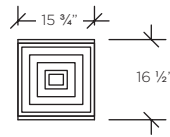

1103 - Kreon Nesting Tables

PLAN VIEW

ELEVATION

The Kreon nesting tables easily and stylishly provide additional space for food, drinks, games and more.

Maurice Villency furniture is renowned for its striking design sensibility, unparalleled attention to detail, and legacy of European craftsmanship. We offer a uniquely tailored experience including complimentary interior design services. Each piece in our collection is available in a wide array of fabrics and finishes, and may be customized to fit seamlessly into your home.