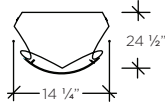

1103 - Rhapsody Bar

ROUND BAR  
HEIGHT: 59"

SEMI-ROUND BAR  
HEIGHT: 59"

Available as semi-round, as pictured, or completely round.  
Also, available in an array of wood finishes.

Maurice Villency furniture is renowned for its striking design sensibility, unparalleled attention to detail, and legacy of European craftsmanship. We offer a uniquely tailored experience including complimentary interior design services. Each piece in our collection is available in a wide array of fabrics and finishes, and may be customized to fit seamlessly into your home.