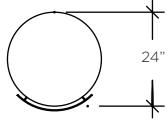

1103 - Rhapsody Bar

ROUND BAR  
HEIGHT: 59"

SEMI-ROUND BAR  
HEIGHT: 59"

Available as semi-round, as pictured, or completely round.  
Also, available in an array of wood finishes.

Maurice Villency furniture is renowned for its striking design sensibility, unparalleled attention to detail, and legacy of European craftsmanship. We offer a uniquely tailored experience including complimentary interior design services. Each piece in our collection is available in a wide array of fabrics and finishes, and may be customized to fit seamlessly into your home.