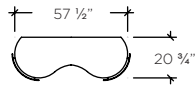

1103 - Rhapsody Bedroom

DRESSER
HEIGHT: 36"

GENTLEMAN'S CHEST
HEIGHT: 73"

CABINET

QUEEN SIZE BED WITH
CONNECTOR AND NIGHTSTAND
HEIGHT: 39"

Smooth, elegant curves meet superior craftsmanship. Available in a variety of single or dual-tone finishes.