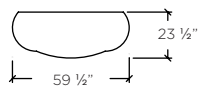

1103 - Rhapsody Bedroom

DRESSER
HEIGHT: 36"

GENTLEMAN'S CHEST
HEIGHT: 73"

CABINET

QUEEN SIZE BED WITH
CONNECTOR AND NIGHTSTAND
HEIGHT: 39"

Smooth, elegant curves meet superior craftsmanship. Available in a variety of single or dual-tone finishes.