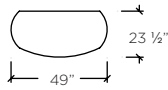

1103 - Rhapsody Bedroom

DRESSER
HEIGHT: 36"

GENTLEMAN'S CHEST
HEIGHT: 73"

CABINET

QUEEN SIZE BED WITH
CONNECTOR AND NIGHTSTAND
HEIGHT: 39"

Smooth, elegant curves meet superior craftsmanship. Available in a variety of single or dual-tone finishes.