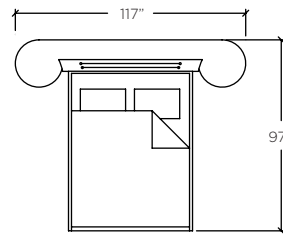

1103 - Rhapsody Bedroom

DRESSER
HEIGHT: 36"

GENTLEMAN'S CHEST
HEIGHT: 73"

CABINET

QUEEN SIZE BED WITH
CONNECTOR AND NIGHTSTAND
HEIGHT: 39"

Smooth, elegant curves meet superior craftsmanship. Available in a variety of single or dual-tone finishes.