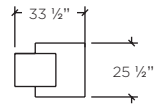

AS SHOWN:  
RECTANGULAR COCKTAIL TABLE  
SIDE ELEVATION

RECTANGULAR COCKTAIL TABLE  
PLAN VIEW

SQUARE COCKTAIL TABLE  
PLAN VIEW

AS SHOWN:  
END TABLE  
PLAN VIEW

The Dom table creates a graceful illusion of floating stone. The sleek wenge base crosses over rich walnut travertine. Available in a variety of stones and marbles.