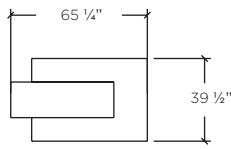

AS SHOWN:  
RECTANGULAR COCKTAIL TABLE  
SIDE ELEVATION

RECTANGULAR COCKTAIL TABLE  
PLAN VIEW

SQUARE COCKTAIL TABLE  
PLAN VIEW

AS SHOWN:  
END TABLE  
PLAN VIEW

The Dom table creates a graceful illusion of floating stone. The sleek wenge base crosses over rich walnut travertine. Available in a variety of stones and marbles.