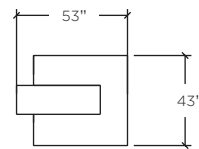

AS SHOWN:  
RECTANGULAR COCKTAIL TABLE  
SIDE ELEVATION

RECTANGULAR COCKTAIL TABLE  
PLAN VIEW

SQUARE COCKTAIL TABLE  
PLAN VIEW

AS SHOWN:  
END TABLE  
PLAN VIEW

The Dom table creates a graceful illusion of floating stone. The sleek wenge base crosses over rich walnut travertine. Available in a variety of stones and marbles.