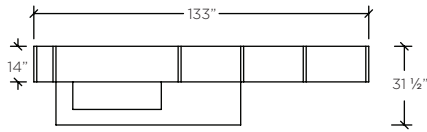

ELEVATION VIEW

PLAN VIEW

The Pari and Dispari features thick doors that are balanced with airy, open shelving to create a multifunctional wall unit. Custom built to your wall. Available in an array of lacquer, wood and glass combinations.