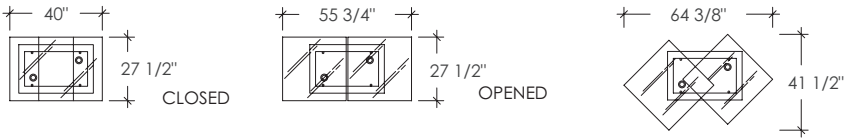

1130 - Functional

HEIGHT: 15 1/8"
GLASS THK: 5/8"

This luminous table features two revolving glass surfaces. A hidden device allows you to create a cocktail table suited for any space or mood.

Maurice Villency furniture is renowned for its striking design sensibility, unparalleled attention to detail, and legacy of European craftsmanship. We offer a uniquely tailored experience including complimentary interior design services. Each piece in our collection is available in a wide array of fabrics and finishes, and may be customized to fit seamlessly into your home.