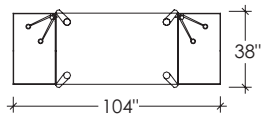

1130 - Magic dining table

HEIGHT" 29"

EXTENDED

Maurice Villency furniture is renowned for its striking design sensibility, unparalleled attention to detail, and legacy of European craftsmanship. We offer a uniquely tailored experience including complimentary interior design services. Each piece in our collection is available in a wide array of fabrics and finishes, and may be customized to fit seamlessly into your home.