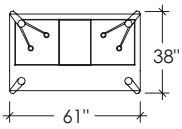

1130 - Magic dining table

HEIGHT" 29"

EXTENDED

Maurice Villency furniture is renowned for its striking design sensibility, unparalleled attention to detail, and legacy of European craftsmanship. We offer a uniquely tailored experience including complimentary interior design services. Each piece in our collection is available in a wide array of fabrics and finishes, and may be customized to fit seamlessly into your home.