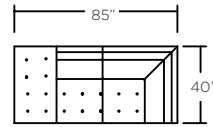

1133 - Breckenridge

AS SHOWN:  
RAF LG BUMPER WEDGE  
LAF LG 1-ARM SOFA  
HEADREST x2  
HEIGHT: 33 1/2"  
SEAT HEIGHT: 17"

LAF & RAF  
SM 1-ARM SOFA

ARMCHAIR

LAF & RAF  
SM BUMPER WEDGE

LAF & RAF  
CHAISE

OTTOMAN  
HEIGHT: 25"

ADDITIONAL PIECES AVAILABLE

The Breckenridge Sectional is a harmonious blend of sophistication and comfort. Stylish tufted seats and contrast stitching make for an inviting seating area. Optional, removable headrests ensure comfort for all, regardless of stature. Available in leather and microfiber.