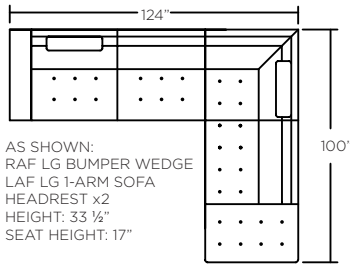

1133 - Breckenridge

AS SHOWN:  
RAF LG BUMPER WEDGE  
LAF LG 1-ARM SOFA  
HEADREST x2  
HEIGHT: 33 1/2"  
SEAT HEIGHT: 17"

LAF & RAF  
SM 1-ARM SOFA

ARMCHAIR

LAF & RAF  
SM BUMPER WEDGE

LAF & RAF  
CHAISE

OTTOMAN  
HEIGHT: 25"

ADDITIONAL PIECES AVAILABLE

The Breckenridge Sectional is a harmonious blend of sophistication and comfort. Stylish tufted seats and contrast stitching make for an inviting seating area. Optional, removable headrests ensure comfort for all, regardless of stature. Available in leather and microfiber.