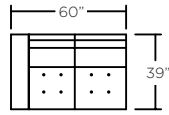

1133 - Breckenridge

AS SHOWN:  
RAF LG BUMPER WEDGE  
LAF LG 1-ARM SOFA  
HEADREST x2  
HEIGHT: 33 1/2"  
SEAT HEIGHT: 17"

LAF & RAF  
SM 1-ARM SOFA

ARMCHAIR

LAF & RAF  
SM BUMPER WEDGE

LAF & RAF  
CHAISE

OTTOMAN  
HEIGHT: 25"

ADDITIONAL PIECES AVAILABLE

The Breckenridge Sectional is a harmonious blend of sophistication and comfort. Stylish tufted seats and contrast stitching make for an inviting seating area. Optional, removable headrests ensure comfort for all, regardless of stature. Available in leather and microfiber.