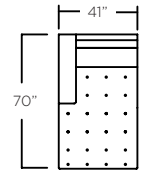

1133 - Breckenridge

AS SHOWN:  
RAF LG BUMPER WEDGE  
LAF LG 1-ARM SOFA  
HEADREST x2  
HEIGHT: 33 1/2"  
SEAT HEIGHT: 17"

LAF & RAF  
SM 1-ARM SOFA

ARMCHAIR

LAF & RAF  
SM BUMPER WEDGE

LAF & RAF  
CHAISE

OTTOMAN  
HEIGHT: 25"

ADDITIONAL PIECES AVAILABLE

The Breckenridge Sectional is a harmonious blend of sophistication and comfort. Stylish tufted seats and contrast stitching make for an inviting seating area. Optional, removable headrests ensure comfort for all, regardless of stature. Available in leather and microfiber.