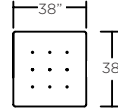

1133 - Breckenridge

AS SHOWN:  
RAF LG BUMPER WEDGE  
LAF LG 1-ARM SOFA  
HEADREST x2  
HEIGHT: 33 1/2"  
SEAT HEIGHT: 17"

LAF & RAF  
SM 1-ARM SOFA

ARMCHAIR

LAF & RAF  
SM BUMPER WEDGE

LAF & RAF  
CHAISE

OTTOMAN  
HEIGHT: 25"

ADDITIONAL PIECES AVAILABLE

The Breckenridge Sectional is a harmonious blend of sophistication and comfort. Stylish tufted seats and contrast stitching make for an inviting seating area. Optional, removable headrests ensure comfort for all, regardless of stature. Available in leather and microfiber.