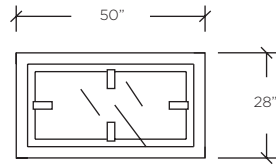

SQUARE COFFEE TABLE
PLAN VIEW
HEIGHT: 15"

RECTANGULAR
COFFEE TABLE
PLAN VIEW
HEIGHT: 15"

SIDE TABLE
PLAN VIEW
HEIGHT: 21"

Appalachian's glass top floats above its architectural base. The table's grand scale and unique form make it a statement piece sure to attract attention and admiration.