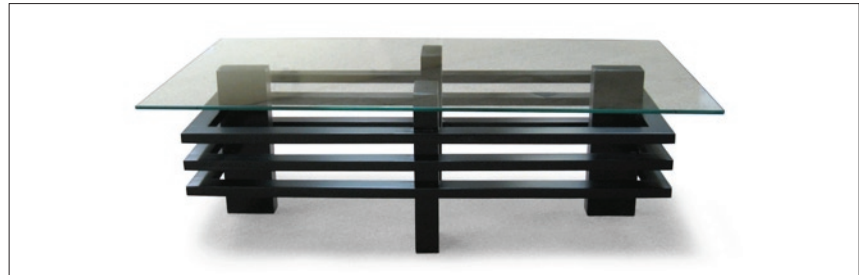

SQUARE COFFEE TABLE
PLAN VIEW
HEIGHT: 15"

RECTANGULAR
COFFEE TABLE
PLAN VIEW
HEIGHT: 15"

SIDE TABLE
PLAN VIEW
HEIGHT: 21"

Appalachian's glass top floats above its architectural base. The table's grand scale and unique form make it a statement piece sure to attract attention and admiration.

Villency Pure Design is a unique line of eco-conscious furniture that marries our reputation for meticulous craftsmanship, with state-of-the-art sustainable production processes. Pure Design represents the confluence of European design and production principles, coupled with an American production sensibility. The Villency Pure Design initiative is dedicated to fostering a culture of committed artisanship that is responsible to our workers and the environment. Pure Design is proudly made in America.