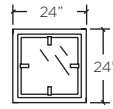

SQUARE COFFEE TABLE
PLAN VIEW
HEIGHT: 15"

RECTANGULAR
COFFEE TABLE
PLAN VIEW
HEIGHT: 15"

SIDE TABLE
PLAN VIEW
HEIGHT: 21"

Appalachian's glass top floats above its architectural base. The table's grand scale and unique form make it a statement piece sure to attract attention and admiration.