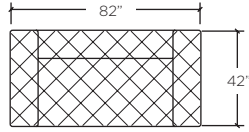

AS SHOWN:  
3-SEAT SOFA  
HEIGHT: 28"  
SEAT HEIGHT: 16"

APARTMENT SOFA  
HEIGHT: 28"  
SEAT HEIGHT: 16"

Glacier's exquisite leather detailing and eccentric design make it a must have for any contemporary setting. Base available in both wood and steel.