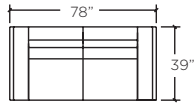

AS SHOWN BELOW:  
3-SEAT SOFA  
HEIGHT: 32"  
SEAT HEIGHT: 18"

APARTMENT SOFA

SMALL LAF 1 ARM  
SOFA  
RAF ALSO AVL.

AS IN  
SHOWROOMS:  
LAF 1 ARM SOFA (78"W)  
(RAF ALSO AVL.)  
RAF CHAISE  
(LAF ALSO AVL.)