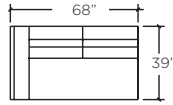

AS SHOWN BELOW:  
3-SEAT SOFA  
HEIGHT: 32"  
SEAT HEIGHT: 18"

APARTMENT SOFA

SMALL LAF 1 ARM  
SOFA  
RAF ALSO AVL.

AS IN  
SHOWROOMS:  
LAF 1 ARM SOFA (78"W)  
(RAF ALSO AVL.)  
RAF CHAISE  
(LAF ALSO AVL.)