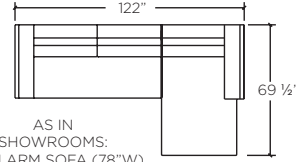

AS SHOWN BELOW:  
3-SEAT SOFA  
HEIGHT: 32"  
SEAT HEIGHT: 18"

APARTMENT SOFA

SMALL LAF 1 ARM  
SOFA  
RAF ALSO AVL.

AS IN  
SHOWROOMS:  
LAF 1 ARM SOFA (78"W)  
(RAF ALSO AVL.)  
RAF CHAISE  
(LAF ALSO AVL.)