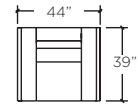

AS SHOWN BELOW:  
3-SEAT SOFA  
HEIGHT: 32"  
SEAT HEIGHT: 18"

APARTMENT SOFA

SMALL LAF 1 ARM  
SOFA  
RAF ALSO AVL.

AS IN  
SHOWROOMS:  
LAF 1 ARM SOFA (78"W)  
(RAF ALSO AVL.)  
RAF CHAISE  
(LAF ALSO AVL.)